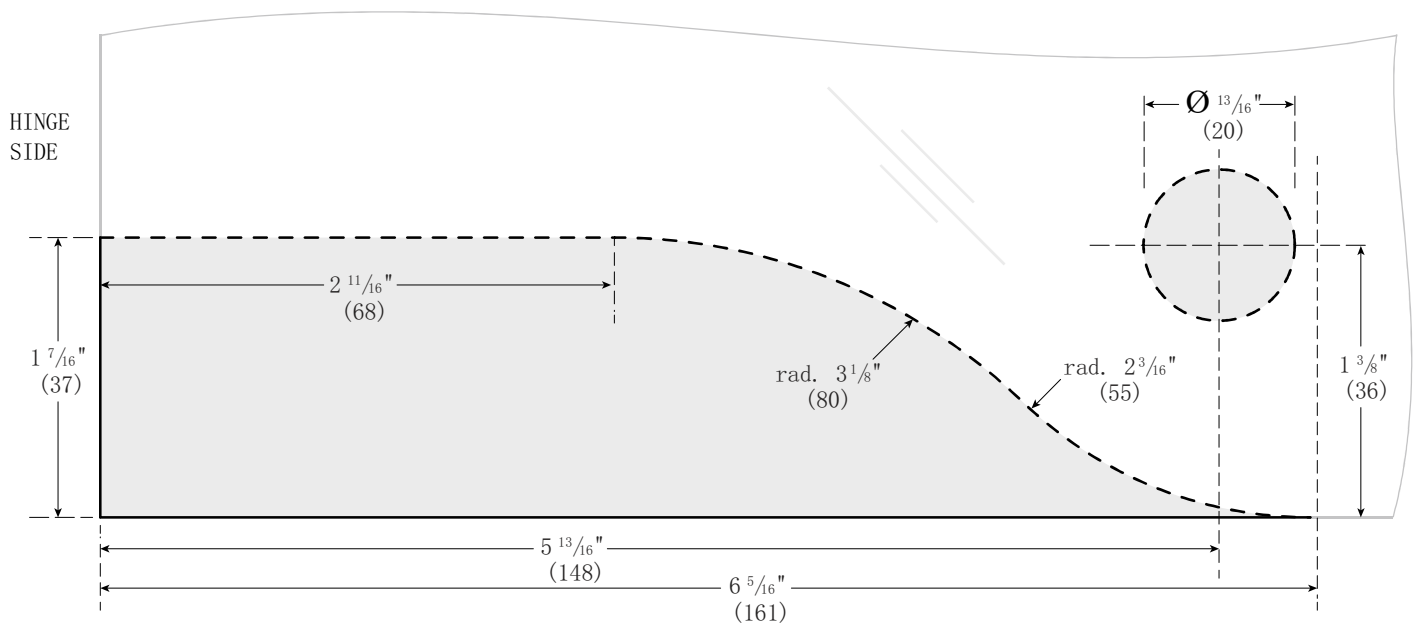

CPH1519-10 Bottom Patch Fitting

Glass cutting-out